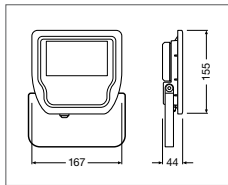

Product name	Product Code (EAN)	Colour	V	W	lm	CRI	lm/W	K	△	t ₉₀	Dimensions L x H x D [mm]	Guarantee [years]*
FLOODLIGHT LED 10W/6500K	4058075003507	black	220-240	10	800	>80	80	6500	100°	30,000	127 x 117 x 39	3
FLOODLIGHT LED 20W/6500K	4058075003521	black	220-240	20	1800	>80	90	6500	100°	30,000	167 x 155 x 44	3
FLOODLIGHT LED 30W/6500K	4058075003545	black	220-240	30	2700	>80	90	6500	100°	30,000	167 x 155 x 44	3
FLOODLIGHT LED 50W/6500K	4058075003569	black	220-240	50	4500	>80	90	6500	100°	30,000	216 x 188 x 62	3
FLOODLIGHT LED 50W/3000K	4058075003583	black	220-240	50	4500	>80	90	3000	100°	30,000	216 x 188 x 62	3

Versions with Sensor

FLOODLIGHT LED 30W/6500KSR	4058075003842	black	220-240	30	2700	>80	90	6500	100°	30,000	167 x 155 x 44	3
FLOODLIGHT LED 50W/6500KSR	4058075003866	black	220-240	50	4500	>80	90	6500	100°	30,000	216 x 188 x 62	3
FLOODLIGHT LED 50W/3000KSR	4058075003880	black	220-240	50	4500	>80	90	3000	100°	30,000	216 x 188 x 62	3